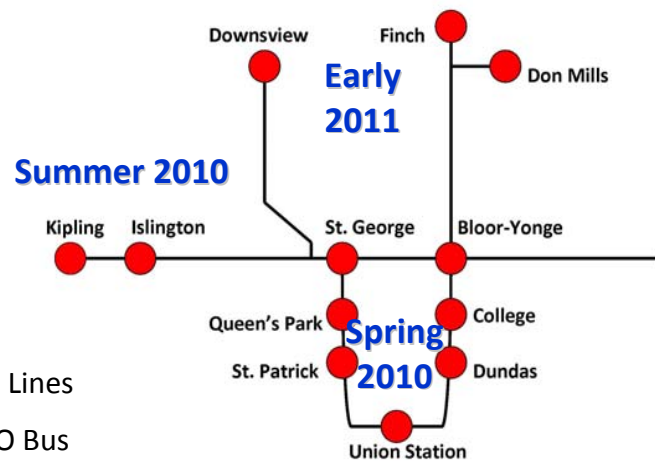

## TTC Stations

## GO Transit

- Spring 2010: Lakeshore West Rail Line
- Summer 2010: Milton Rail Line
- Fall 2010: Georgetown, Lakeshore East & Barrie Rail Lines
- Early 2011: Richmond Hill & Stouffville Rail Lines, GO Bus

**Ottawa**  
Early 2012

**York Region Transit**  
Early 2011

**Brampton Transit**  
Fall 2010

**Mississauga Transit**  
Fall 2010

**Burlington Transit**  
May 2010

**Oakville Transit**  
May 2010

**Hamilton**  
Early 2011

**Durham Region Transit**  
Early 2011