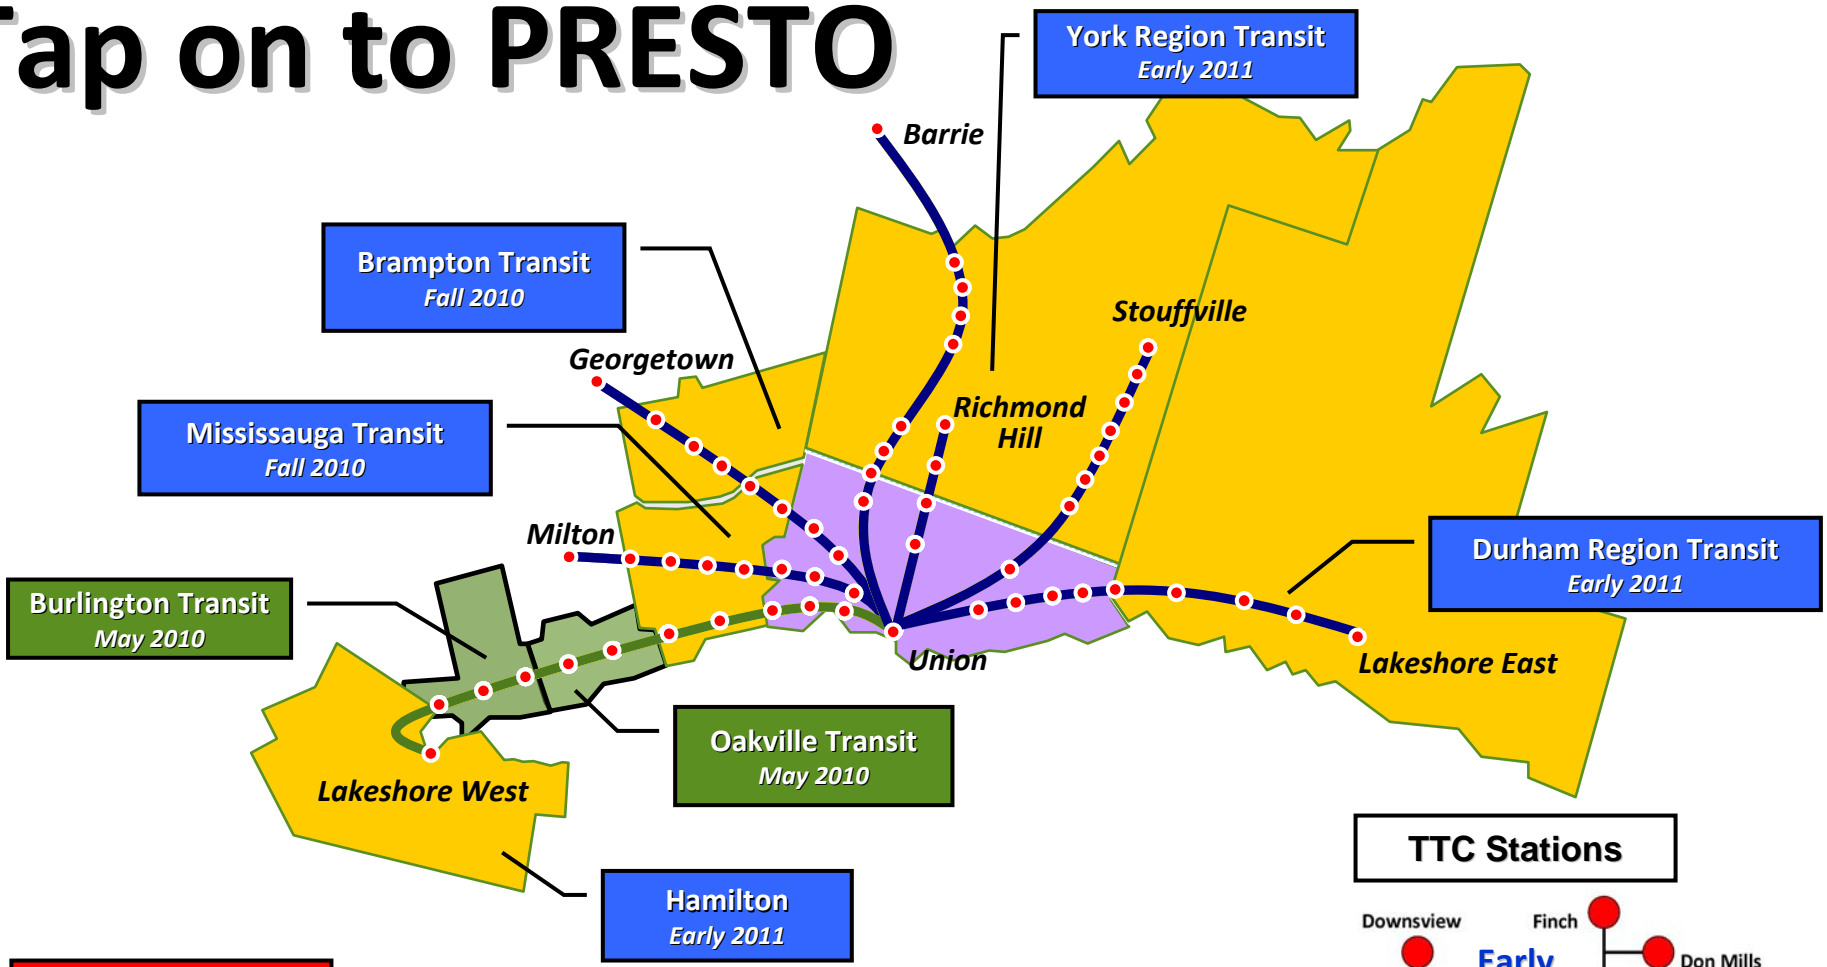

## TTC Stations

## GO Transit

- Spring 2010: Lakeshore West Rail Line
- Summer 2010: Milton Rail Line
- Fall 2010: Georgetown, Lakeshore East & Barrie Rail Lines
- Early 2011: Richmond Hill & Stouffville Rail Lines, GO Bus

**Ottawa**  
Early 2012

**York Region Transit**  
Early 2011

**Brampton Transit**  
Fall 2010

**Mississauga Transit**  
Fall 2010

**Burlington Transit**  
May 2010

**Oakville Transit**  
May 2010

**Hamilton**  
Early 2011

**Durham Region Transit**  
Early 2011